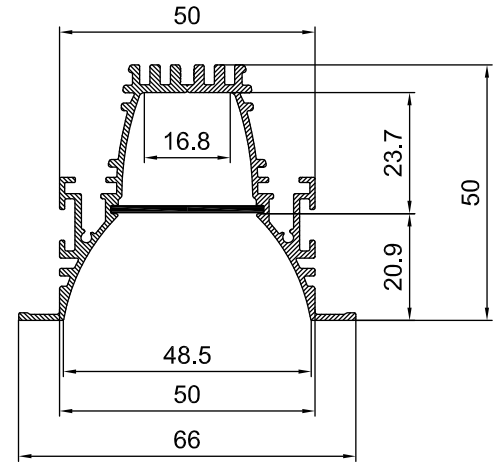

Color 

Unit: mm

Features:

1. Model: HL-A016
2. Material: AL6063+PC
3. Surface: Anodized/Painting
4. Lighting source width: 16mm
5. Length: 4m/max
6. Installation: For offices, conference rooms, supermarkets, home lighting, etc.

Accessory:

End cap

Connector

Mounting Clip

Installation: